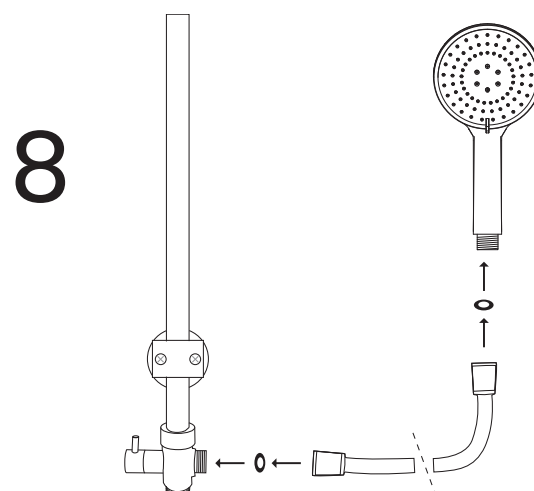

habo®

Petunia

Overhead shower set

Everyday details.
habo.com